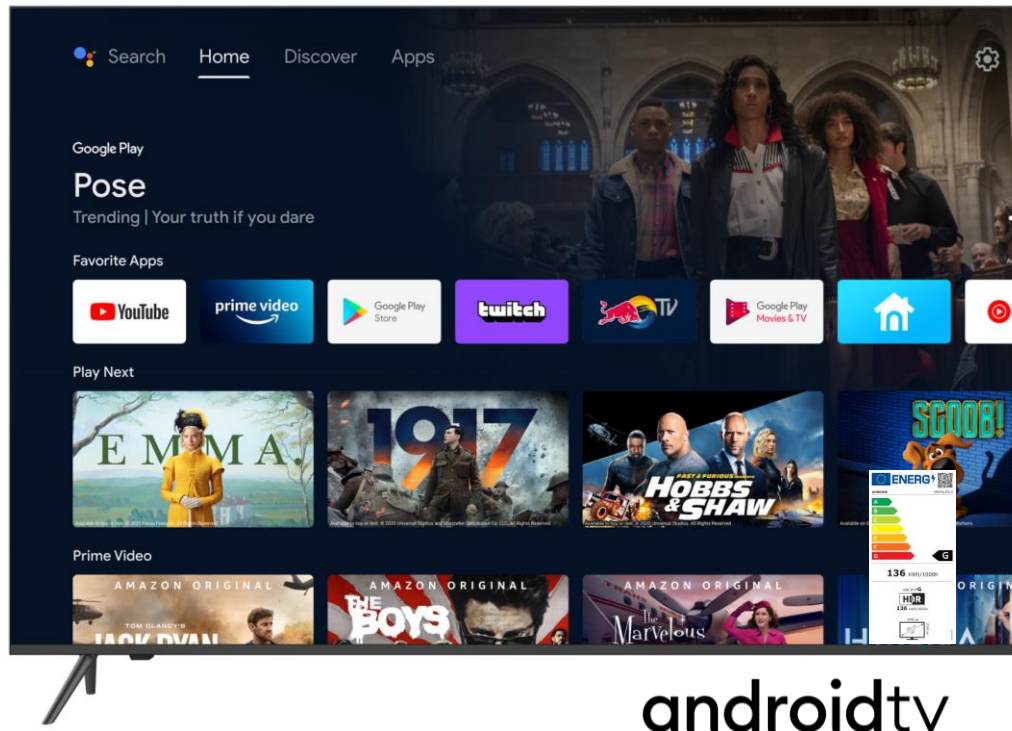

andrino

Model:

AN65UQLED1X

65" 4K QLED Smart TV

EAN: 5907222247808

Key Features:

- Frameless QLED 4K HDR10
- Metal Frame
- Google Assistant

Main Parameters:

SPECIFICATIONS

Model:	ANDRINO AN65UQLED1X
ATV/DTV/Smart:	+ / + / +
DISPLAY (PANEL)	
Display type:	QLED Display Frameless / Antiglare /
Screen size:	65" / 163.83 cm
Display resolution:	3840 x 2160 (UHD)
Supported resolutions:	480i/480p/576p/720p/1080i/1080p/2160p
Aspect ratio:	16:9 Widescreen
Brightness max:	350 cd/m ²
Contrast max:	7000:1
Viewing angle:	150°(H)x160°(V)
Response time:	8.5 ms
Refresh rate:	60Hz
Color Gamut:	Typ:100% (min 95%)